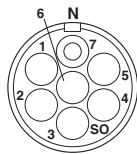

### Housing data

Type of locking	Screw locking
Degree of protection (when plugged in)	IP67
Thread type	M23

### Cable seal data

Cable diameter	6.5 mm ... 7.5 mm
Sealing material	NBR

## Drawings

Schematic diagram

Dimensional drawing