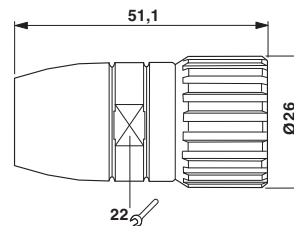

### Cable seal data

Cable diameter	6.5 mm ... 7.5 mm
Sealing material	NBR

## Drawings

Schematic diagram

Dimensional drawing