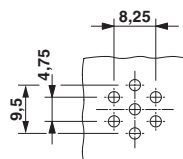

Drawings

Drilling diagram