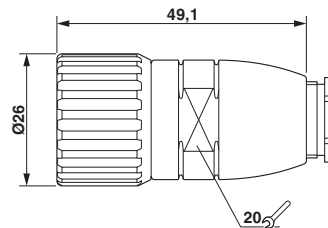

Cable connector, straight, shielded: no, Screw locking, M23, No. of pos.: 7, type of contact: Socket, Solder connection, cable diameter range: 6 mm ... 10 mm

The figure shows the 12-pos. product version

Cable connector - RC-07S1N121500 - 1594566

Technical data

Housing data

Housing material	Metal
Type of locking	Screw locking
Degree of protection (when plugged in)	IP65
	IP67
Thread type	M23

Cable seal data

Cable diameter	6 mm ... 10 mm
----------------	----------------

Environmental Product Compliance

REACH SVHC	Lead 7439-92-1
China RoHS	Environmentally Friendly Use Period = 50
	For details about hazardous substances go to tab "Downloads", Category "Manufacturer's declaration"

Drawings

Schematic diagram

Dimensional drawing

Approvals

Approvals

Approvals

EAC

Ex Approvals