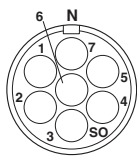

Key Commercial Data

Packing unit	20 pc
GTIN	 4 046356 202152
GTIN	4046356202152

Technical data

Data of the insulating body

Coding	N
Insertion/withdrawal cycles mechanical	50
Contact connection method	Solder connection
Type of contacts	Socket
Application	Signal
Number of positions	7
Contact diameter of power contacts	2 mm
Litz wire cross section of power contacts min.	0.08 mm ²
Litz wire cross section of power contacts max.	2.5 mm ²
Nominal current per power contact at 25°C	20 A
Nominal voltage, power contact	300 V
Rated surge voltage	2.5 kV
Overvoltage category	II
Degree of pollution	3
Overvoltage category	II
Degree of pollution	3

Cable connector - RC-07S1N121500 - 1594566

Technical data

Housing data

Housing material	Metal
Type of locking	Screw locking
Degree of protection (when plugged in)	IP65
	IP67
Thread type	M23

Cable seal data

Cable diameter	6 mm ... 10 mm
----------------	----------------

Environmental Product Compliance

REACH SVHC	Lead 7439-92-1
China RoHS	Environmentally Friendly Use Period = 50
	For details about hazardous substances go to tab "Downloads", Category "Manufacturer's declaration"

Drawings

Schematic diagram

Dimensional drawing

Approvals

Approvals

Approvals

EAC

Ex Approvals