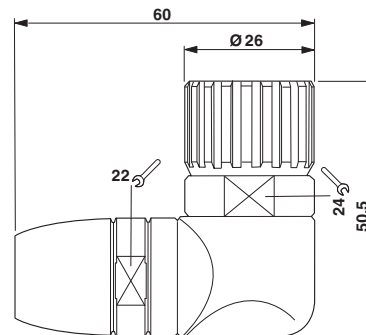

Cable connector, angled, shielded: yes, Screw locking, M23, No. of pos.: 8+1, type of contact: Pin, Solder connection, cable diameter range: 6.5 mm ... 7.5 mm

The figure shows the 12-pos. product version

### Technical data

### Drawings

# Cable connector - RC-09P1N12T049 - 1595283

Schematic diagram

Dimensional drawing