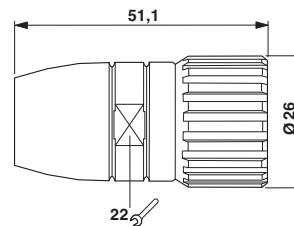

Cable connector, straight, shielded: yes, Screw locking, M23, No. of pos.: 12, type of contact: Pin, Solder connection, cable diameter range: 5.5 mm ... 6.5 mm

Key Commercial Data

Packing unit	20 pc
GTIN	 4 046356 218603
GTIN	4046356218603

Drawings

Schematic diagram

Dimensional drawing

Approvals

Approvals

Approvals

EAC

Cable connector - RC-12P2N1280EF - 1597940