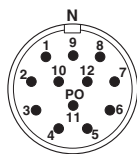

Drawings

Schematic diagram