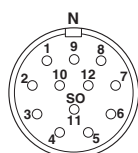

Drawings

Schematic diagram