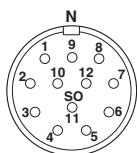

Drawings

Schematic diagram