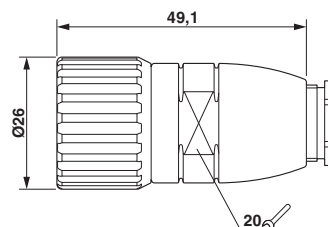

Cable connector, straight, shielded: no, Screw locking, M23, No. of pos.: 12, type of contact: Socket, Crimp connection, cable diameter range: 6 mm ... 10 mm

Key Commercial Data

| | |
|--------------|---------------|
| Packing unit | 20 pc |
| GTIN | |
| GTIN | 4046356224246 |

Technical data

Environmental Product Compliance

| | |
|------------|---|
| REACH SVHC | Lead 7439-92-1 |
| China RoHS | Environmentally Friendly Use Period = 50 |
| | For details about hazardous substances go to tab "Downloads", Category "Manufacturer's declaration" |

Drawings

Schematic diagram

Dimensional drawing

Approvals

Approvals

Cable connector - RC-12S1N8A1500 - 1599146

Approvals

Approvals