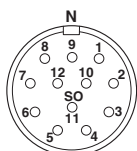

Drawings

Schematic diagram