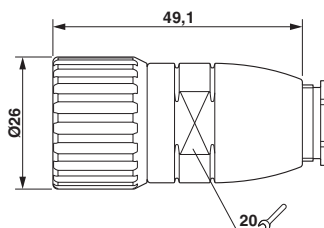

Cable connector, straight, shielded: no, Screw locking, M23, No. of pos.: 12, type of contact: Socket, Crimp connection

The figure shows the 12-pos. product version, with standard DIN cable gland

Key Commercial Data

Packing unit	20 pc
GTIN	 4 046356 228435
GTIN	4046356228435

Technical data

Environmental Product Compliance

China RoHS	Environmentally Friendly Use Period = 50
	For details about hazardous substances go to tab "Downloads", Category "Manufacturer's declaration"

Drawings

Schematic diagram

Dimensional drawing

Phoenix Contact 2018 © - all rights reserved
<http://www.phoenixcontact.com>

PHOENIX CONTACT GmbH & Co. KG
Flachmarktstr. 8
32825 Blomberg
Germany
Tel. +49 5235 300
Fax +49 5235 3 41200
<http://www.phoenixcontact.com>