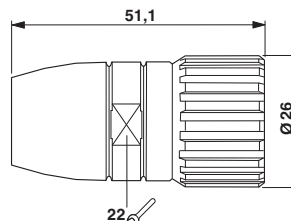

Cable connector, straight, shielded: yes, Screw locking, M23, No. of pos.: 12, type of contact: Socket, Crimp connection

The figure shows the 12-pos. product version with standard contact chamber numbering

Key Commercial Data

Packing unit	20 pc
GTIN	
GTIN	4046356380355

Technical data

Environmental Product Compliance

REACH SVHC	Lead 7439-92-1
China RoHS	Environmentally Friendly Use Period = 50
	For details about hazardous substances go to tab "Downloads", Category "Manufacturer's declaration"

Drawings

Schematic diagram

Dimensional drawing

Cable connector - RC-12S2N8A8088 - 1600118

Approvals

Approvals

Approvals

EAC