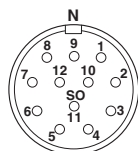

Key Commercial Data

Packing unit	20 pc
GTIN	
GTIN	4046356380355

Technical data

Environmental Product Compliance

REACH SVHC	Lead 7439-92-1
China RoHS	Environmentally Friendly Use Period = 50
	For details about hazardous substances go to tab "Downloads", Category "Manufacturer's declaration"

Drawings

Schematic diagram

Dimensional drawing

Cable connector - RC-12S2N8A8088 - 1600118

Approvals

Approvals

Approvals

EAC