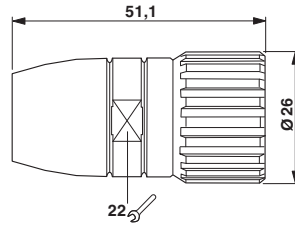

Cable connector, straight, shielded: yes, Screw locking, M23, cable diameter range: 7.5 mm ... 9.5 mm

Key Commercial Data

Packing unit	20 pc
GTIN	 4 046356 229654
GTIN	4046356229654

Technical data

Data of the insulating body

Note	Order information: Order crimp contacts Ø 1 mm separately
------	---

Housing data

Housing material	Metal
Type of locking	Screw locking
Degree of protection (when plugged in)	IP67
Thread type	M23

Cable seal data

Cable diameter	7.5 mm ... 9.5 mm
Sealing material	NBR

Environmental Product Compliance

REACH SVHC	Lead 7439-92-1
China RoHS	Environmentally Friendly Use Period = 50
	For details about hazardous substances go to tab "Downloads", Category "Manufacturer's declaration"

Drawings

Cable connector - RC-12S2S8A800K - 1600340

Dimensional drawing

Approvals

Approvals

Approvals

EAC

Ex Approvals