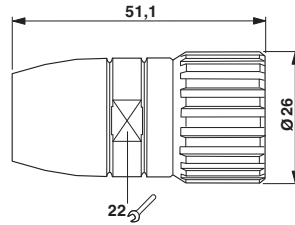

Cable connector, straight, shielded: yes, Screw locking, M23, cable diameter range: 3 mm ... 10.5 mm

Key Commercial Data

Packing unit	20 pc
Minimum order quantity	20 pc
GTIN	 4 046356 229906
GTIN	4046356229906

Technical data

Housing data

Housing material	Metal
Type of locking	Screw locking
Degree of protection (when plugged in)	IP67
Thread type	M23

Cable seal data

Cable diameter	3 mm ... 10.5 mm
Sealing material	NBR

Drawings

Cable connector - RC-12SDS1280D2 - 1600413

Dimensional drawing

Approvals

Approvals

Approvals

EAC

Ex Approvals