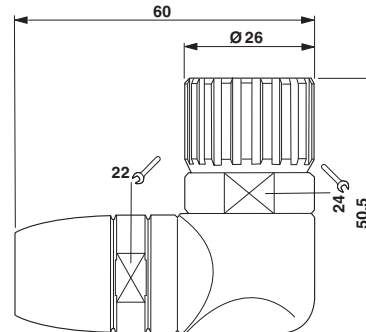

Cable connector, angled, shielded: yes, Screw locking, M23, No. of pos.: 16, type of contact: Socket, Solder connection, cable diameter range: 7.5 mm ... 9.5 mm

The figure shows the 12-pos. product version

### Technical data

### Drawings

# Cable connector - RC-16S1N12T007 - 1601012

Schematic diagram

Dimensional drawing