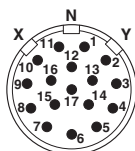

Drawings

Schematic diagram