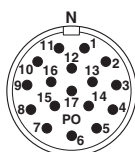

The figure shows the 9-pos. product version

Key Commercial Data

Packing unit	20 pc
GTIN	
GTIN	4046356235785

Technical data

Environmental Product Compliance

REACH SVHC	Lead 7439-92-1
China RoHS	Environmentally Friendly Use Period = 50
	For details about hazardous substances go to tab "Downloads", Category "Manufacturer's declaration"

Drawings

Schematic diagram

Dimensional drawing

Dimensional drawing

RC-17P1N8AY300 - 1601630

Approvals

Approvals

Approvals