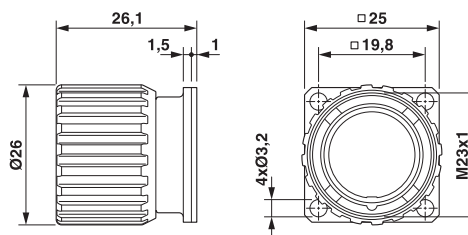

The figure shows the 9-pos. product version

Key Commercial Data

Packing unit	20 pc
GTIN	
GTIN	4046356235785

Technical data

Environmental Product Compliance

REACH SVHC	Lead 7439-92-1
China RoHS	Environmentally Friendly Use Period = 50
	For details about hazardous substances go to tab "Downloads", Category "Manufacturer's declaration"

Drawings

Schematic diagram

Dimensional drawing

Dimensional drawing

RC-17P1N8AY300 - 1601630

Approvals

Approvals

Approvals