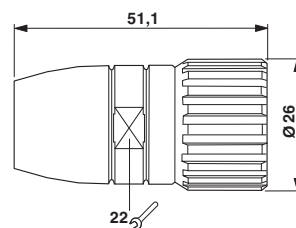

Cable connector, straight, shielded: yes, Screw locking, M23, No. of pos.: 17, type of contact: Pin, Solder connection, cable diameter range: 3 mm ... 10.5 mm

The figure shows the 12-pos. product version

Key Commercial Data

Packing unit	20 pc
GTIN	 4 046356 236225
GTIN	4046356236225

Technical data

Environmental Product Compliance

REACH SVHC	Lead 7439-92-1
China RoHS	Environmentally Friendly Use Period = 50
	For details about hazardous substances go to tab "Downloads", Category "Manufacturer's declaration"

Drawings

Dimensional drawing

Phoenix Contact 2018 © - all rights reserved
<http://www.phoenixcontact.com>

PHOENIX CONTACT GmbH & Co. KG
Flachmarktstr. 8
32825 Blomberg
Germany
Tel. +49 5235 300
Fax +49 5235 3 41200
<http://www.phoenixcontact.com>