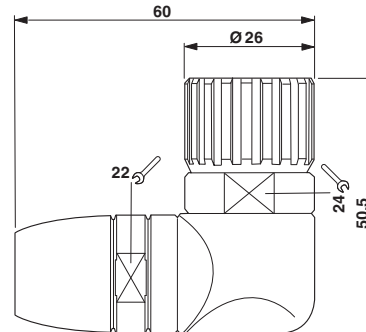

Cable connector, angled, shielded: yes, Screw locking, M23, No. of pos.: 17, type of contact: Socket, Solder connection

The figure shows the 12-pos. product version

Key Commercial Data

Packing unit	8 pc
GTIN	 4 046356 237871
GTIN	4046356237871

Drawings

Cable connector - RC-17S1N12T0K5 - 1602048

Schematic diagram

Dimensional drawing

Approvals

Approvals

Approvals

EAC