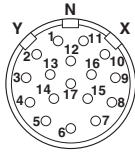

Technical data

Environmental Product Compliance

REACH SVHC	Lead 7439-92-1
China RoHS	Environmentally Friendly Use Period = 50
	For details about hazardous substances go to tab "Downloads", Category "Manufacturer's declaration"

Drawings

Cable connector - RC-17S1N12T0K5 - 1602048

Schematic diagram

Dimensional drawing

Approvals

Approvals

Approvals

EAC