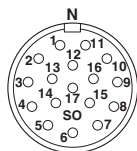

Drawings

Schematic diagram