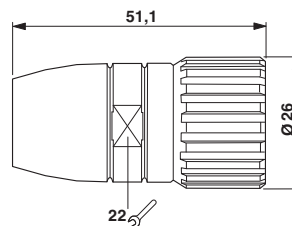

Cable connector, straight, shielded: yes, Screw locking, M23, No. of pos.: 17, type of contact: Socket, Crimp connection, cable diameter range: 7.5 mm ... 9.5 mm

The figure shows the 12-pos. product version

## Technical data

## Drawings

Schematic diagram

Dimensional drawing