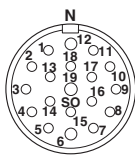

Cable connector, with Pg11 connection thread, angled, shielded: no, Screw locking, M23, No. of pos.: 16+3, type of contact: Socket, Solder connection, cable diameter range: 8 mm ... 12 mm

Key Commercial Data

Packing unit	10 pc
GTIN	 4 046356 242493
GTIN	4046356242493

Technical data

Environmental Product Compliance

China RoHS	Environmentally Friendly Use Period = 50
	For details about hazardous substances go to tab "Downloads", Category "Manufacturer's declaration"

Drawings

Schematic diagram

Dimensional drawing

Phoenix Contact 2018 © - all rights reserved
<http://www.phoenixcontact.com>

PHOENIX CONTACT GmbH & Co. KG
Flachmarktstr. 8
32825 Blomberg
Germany
Tel. +49 5235 300
Fax +49 5235 3 41200
<http://www.phoenixcontact.com>