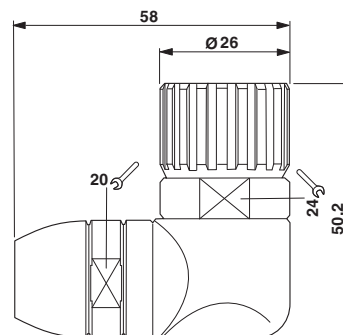

Cable connector, with Pg11 connection thread, angled, shielded: no, Screw locking, M23, No. of pos.: 16+3, type of contact: Socket, Solder connection, cable diameter range: 8 mm ... 12 mm

Key Commercial Data

Drawings

Schematic diagram

Dimensional drawing

Phoenix Contact 2018 © - all rights reserved
<http://www.phoenixcontact.com>

PHOENIX CONTACT GmbH & Co. KG
Flachmarktstr. 8
32825 Blomberg
Germany
Tel. +49 5235 300
Fax +49 5235 3 41200
<http://www.phoenixcontact.com>