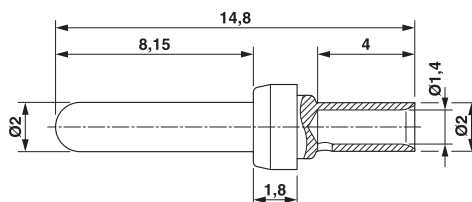

Drawings

Dimensional drawing