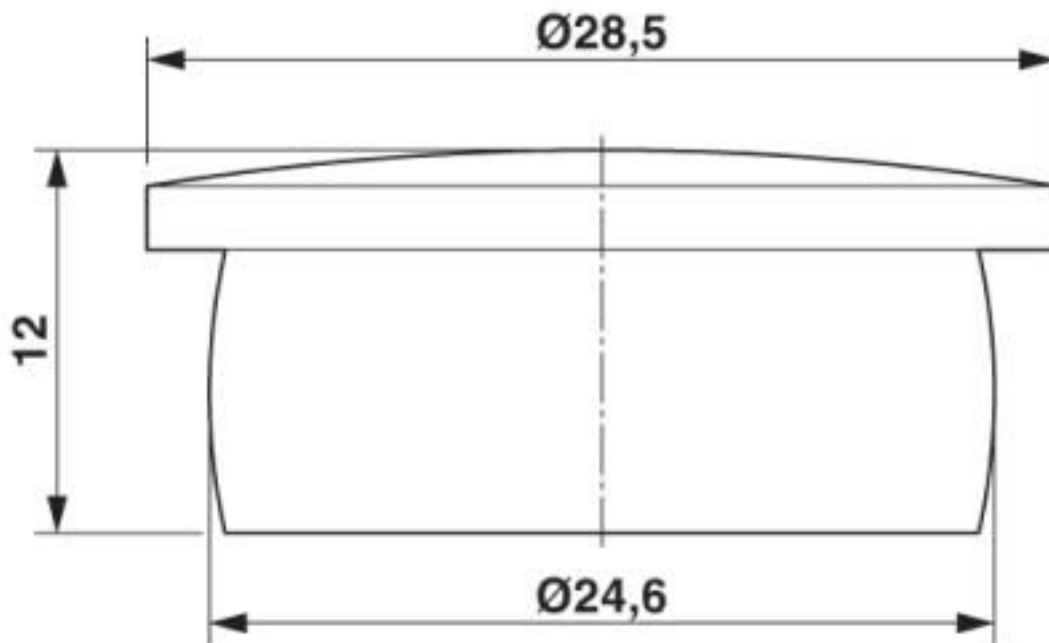

Protective cap - RC-Z2059 - 1604225

Dimensional drawing

Classifications

eCl@ss

eCl@ss 10.0.1	27371392
eCl@ss 4.0	27260700
eCl@ss 4.1	27260700
eCl@ss 5.0	27260700
eCl@ss 5.1	27260700
eCl@ss 6.0	27260700
eCl@ss 7.0	27440312
eCl@ss 8.0	27440312
eCl@ss 9.0	27440312

ETIM

ETIM 3.0	EC001121
ETIM 4.0	EC001121
ETIM 5.0	EC002641
ETIM 6.0	EC002641
ETIM 7.0	EC002641

UNSPSC

UNSPSC 6.01	43172015
UNSPSC 7.0901	43201404
UNSPSC 11	43172015