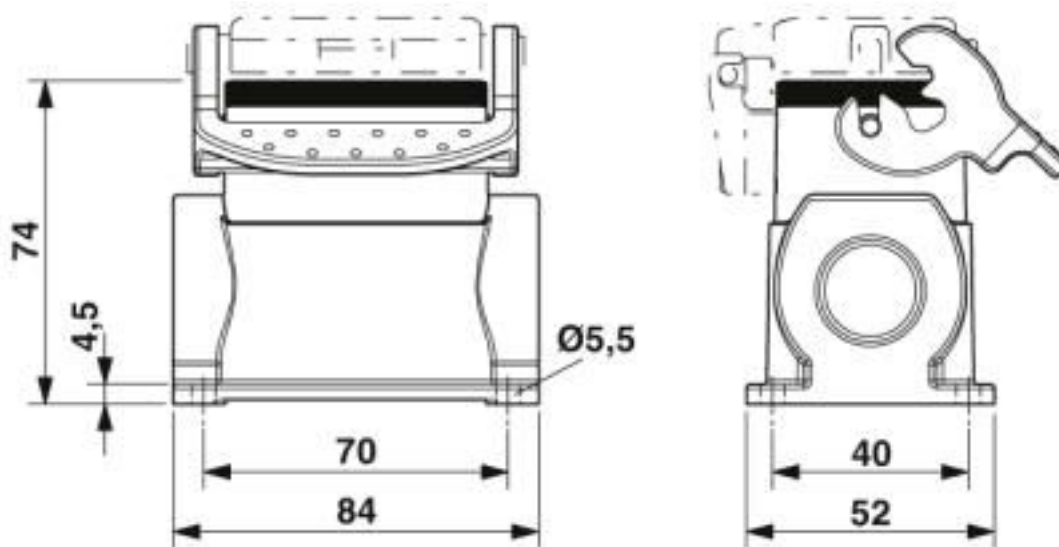

Housing - HC-B 6-SML-74/O1M25 - 1604725

Technical data

General

Housing surface material	Powder-coated, gray
Seal material	NBR
Material lock	Stainless steel, handle: PA
Material grip body interlock	PA

Environmental Product Compliance

China RoHS	Environmentally friendly use period: unlimited = EFUP-e
	No hazardous substances above threshold values

Drawings

Dimensional drawing

Dimensional drawing