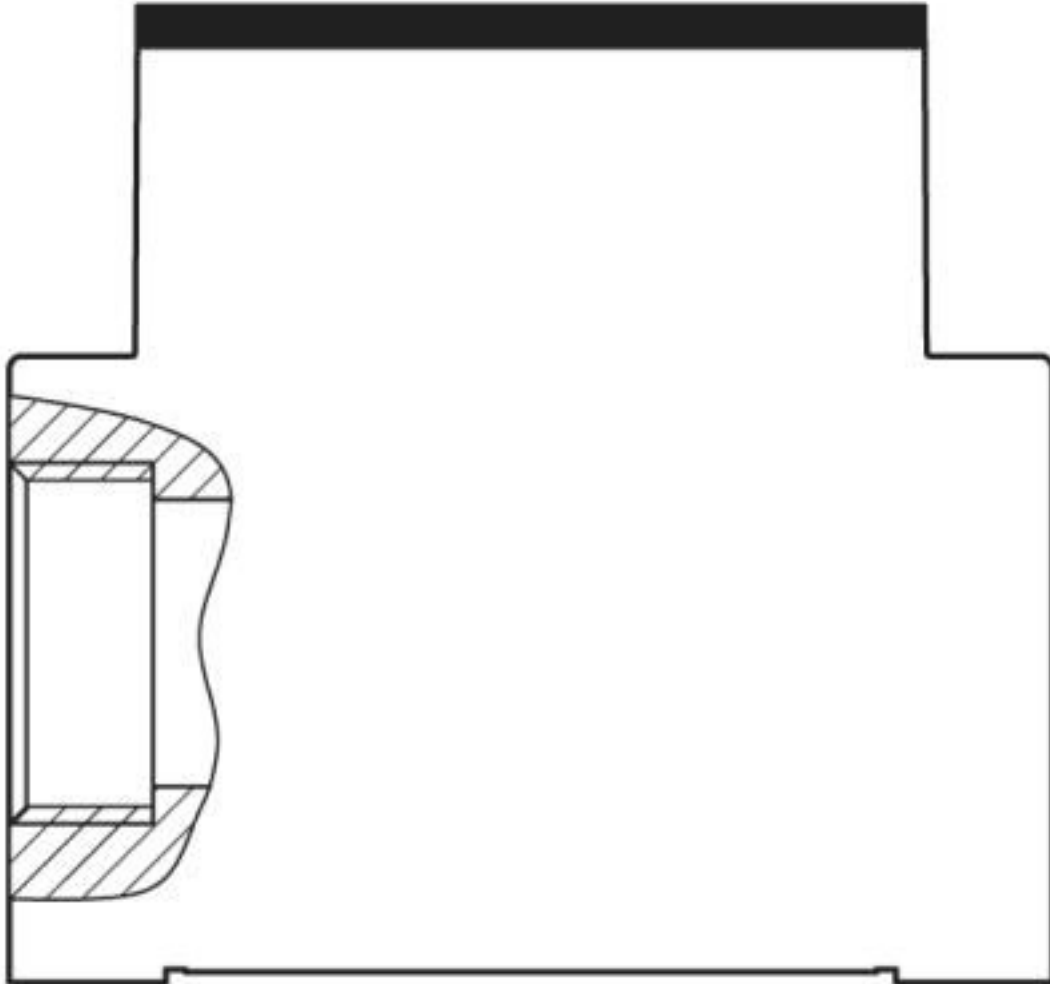

Housing - HC-B 6-SML-74/O1M25 - 1604725

Technical data

General

Housing surface material	Powder-coated, gray
Seal material	NBR
Material lock	Stainless steel, handle: PA
Material grip body interlock	PA

Environmental Product Compliance

China RoHS	Environmentally friendly use period: unlimited = EFUP-e
	No hazardous substances above threshold values

Drawings

Dimensional drawing

Dimensional drawing

Housing - HC-B 6-SML-74/O1M25 - 1604725

Schematic diagram