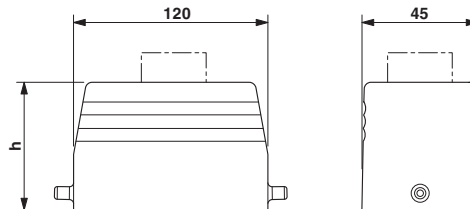

Housing - HC-B 24-TFL-60/O1M32S - 1604841

Technical data

General

Assembly instructions	For half and full screw connections

Environmental Product Compliance

China RoHS	Environmentally Friendly Use Period = 50
	For details about hazardous substances go to tab "Downloads", Category "Manufacturer's declaration"

Drawings

Dimensional drawing

Phoenix Contact 2018 © - all rights reserved
<http://www.phoenixcontact.com>

PHOENIX CONTACT GmbH & Co. KG
Flachsmarktstr. 8
32825 Blomberg
Germany
Tel. +49 5235 300
Fax +49 5235 3 41200
<http://www.phoenixcontact.com>