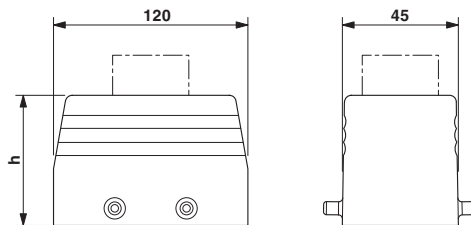

Housing - HC-B 24-TFQ-76/O1M32S - 1604854

Technical data

General

Assembly instructions	For half and full screw connections

Environmental Product Compliance

China RoHS	Environmentally Friendly Use Period = 50
	For details about hazardous substances go to tab "Downloads", Category "Manufacturer's declaration"

Drawings

Dimensional drawing

Phoenix Contact 2018 © - all rights reserved
<http://www.phoenixcontact.com>

PHOENIX CONTACT GmbH & Co. KG
Flachsmarktstr. 8
32825 Blomberg
Germany
Tel. +49 5235 300
Fax +49 5235 3 41200
<http://www.phoenixcontact.com>