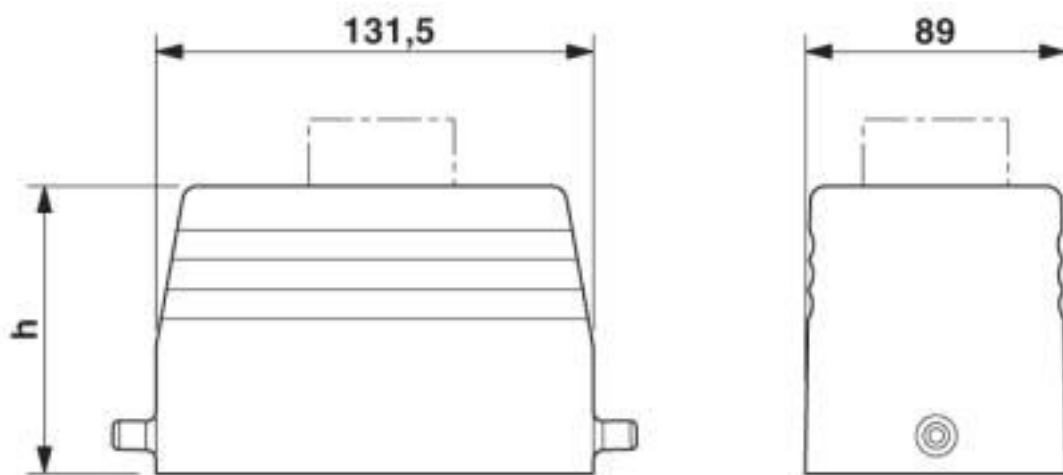

Dimensions

Height	96 mm
Width	89 mm
Length	131.5 mm

Ambient conditions

Degree of protection (IP)	IP65
Ambient temperature (operation)	-40 °C ... 125 °C

General

Note	For contact inserts HC-B48, DD216, M
Size	B48
Housing type	Sleeve housing
Color	gray aluminum
Locking type	for single locking latch
No. of cable outlets	1
Cable outlet	straight
Screw connection	none
Type of the screw connection	1x M40
Housing material	Aluminum die-cast

Housing - HC-B 48-TFL-96/O1M40G - 1604879

Technical data

General

Housing surface material	Powder-coated, gray
--------------------------	---------------------

Environmental Product Compliance

China RoHS	Environmentally friendly use period: unlimited = EFUP-e
	No hazardous substances above threshold values

Drawings

Dimensional drawing

Dimensional drawing

Classifications

eCl@ss

eCl@ss 10.0.1	27440202
eCl@ss 4.0	27140800
eCl@ss 4.1	27140800
eCl@ss 5.0	27143400
eCl@ss 5.1	27261200
eCl@ss 6.0	27261200
eCl@ss 7.0	27440202
eCl@ss 8.0	27440202
eCl@ss 9.0	27440202