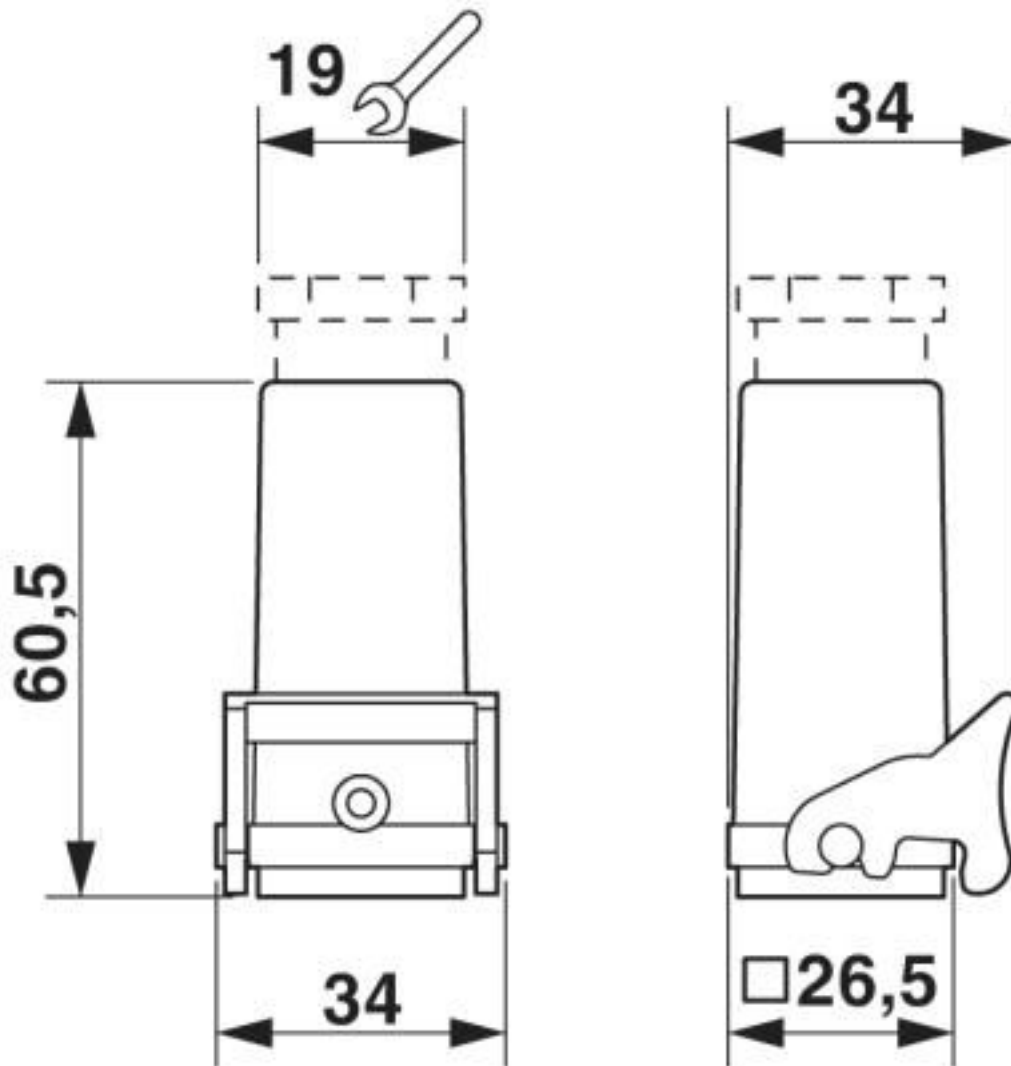

### Dimensions

Height	60.5 mm
Width	34 mm
Length	26.5 mm

## Technical data

### General

Type of the screw connection	1x M20
Housing material	PA
Housing surface material	PA, light gray
Material lock	PA

## Drawings

Dimensional drawing