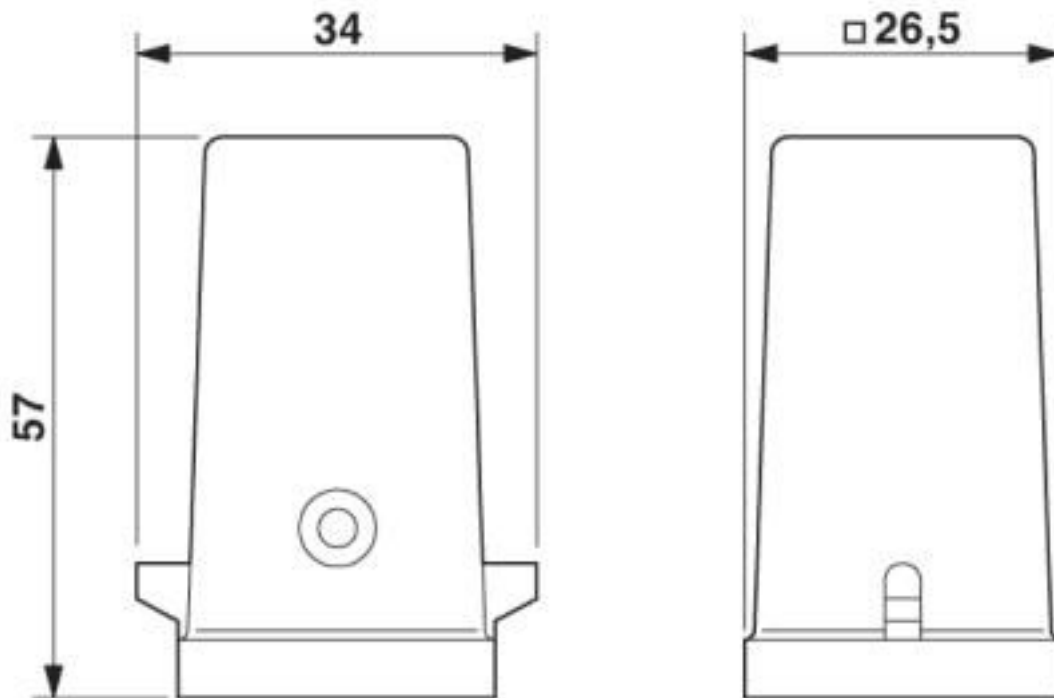

Housing - HC-D 7-TFL-57/O1M20G - 1604888

Technical data

General

Housing material	Zinc die-cast
Housing surface material	Powder-coated, gray

Environmental Product Compliance

China RoHS	Environmentally friendly use period: unlimited = EFUP-e
	No hazardous substances above threshold values

Drawings

Dimensional drawing

Classifications

eCl@ss

eCl@ss 4.0	27140816
eCl@ss 4.1	27140816
eCl@ss 5.0	27143424
eCl@ss 5.1	27261200
eCl@ss 6.0	27261200
eCl@ss 7.0	27440202
eCl@ss 8.0	27440202
eCl@ss 9.0	27440202