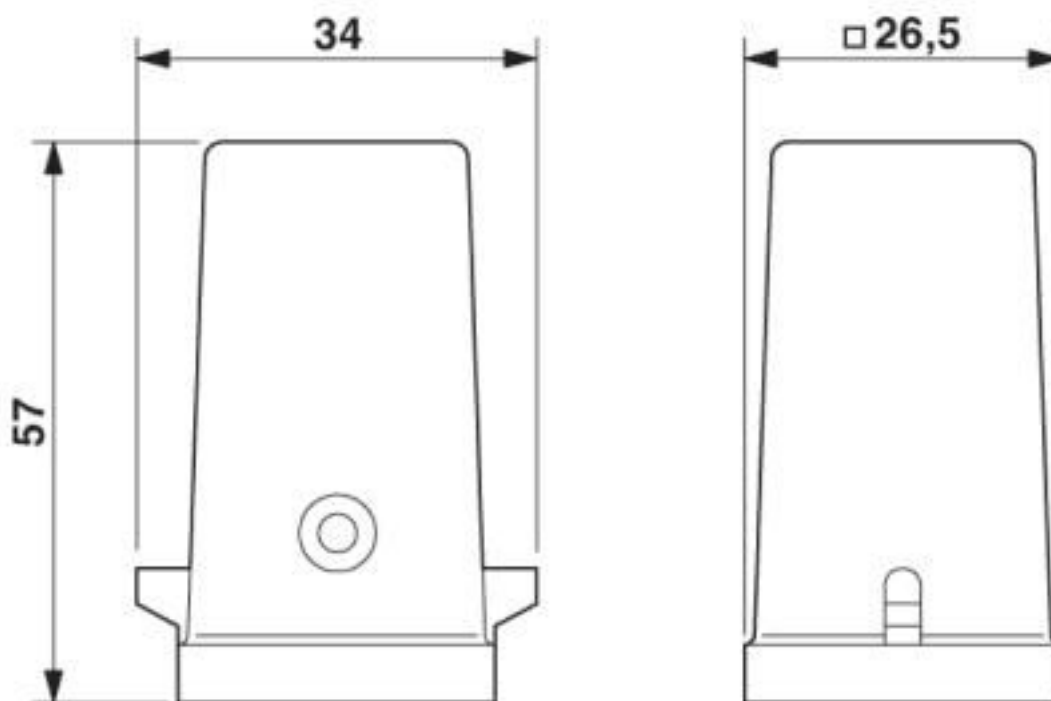

HEAVYCON sleeve housing D7, for single locking latch, height 57 mm, with support, straight conductor exit, PA

Key Commercial Data

Packing unit	10 pc
GTIN	
GTIN	4017918881047

Technical data

Dimensions

Height	57 mm
Width	34 mm
Length	26.5 mm

Ambient conditions

Degree of protection of housing (IP)	IP54
	IP65 (with sealing screw)
Ambient temperature (operation)	-40 °C ... 125 °C

General

Note	for contact inserts HC-A03, A04, D07, D08, Q02, Q03, Q04, Q05, Q07, Q12
Size	D7
Housing type	Sleeve housing
Locking type	for single locking latch
No. of cable outlets	1
Cable outlet	straight
Screw connection	none
Type of the screw connection	1x M20

Drawings

Dimensional drawing

Classifications

eCl@ss

eCl@ss 4.0	27140816
eCl@ss 4.1	27140816
eCl@ss 5.0	27143424
eCl@ss 5.1	27261200
eCl@ss 6.0	27261200
eCl@ss 7.0	27440202
eCl@ss 8.0	27440202
eCl@ss 9.0	27440202