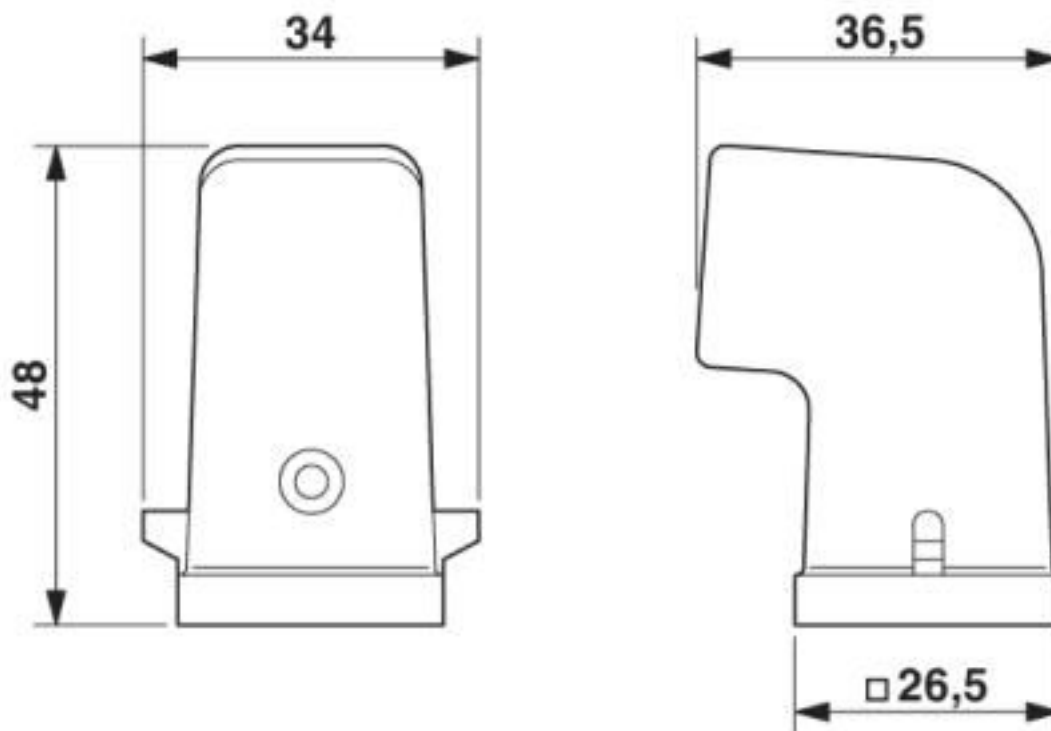

### Dimensions

Height	48 mm
Width	36.5 mm
Length	26.5 mm

## Drawings

Dimensional drawing