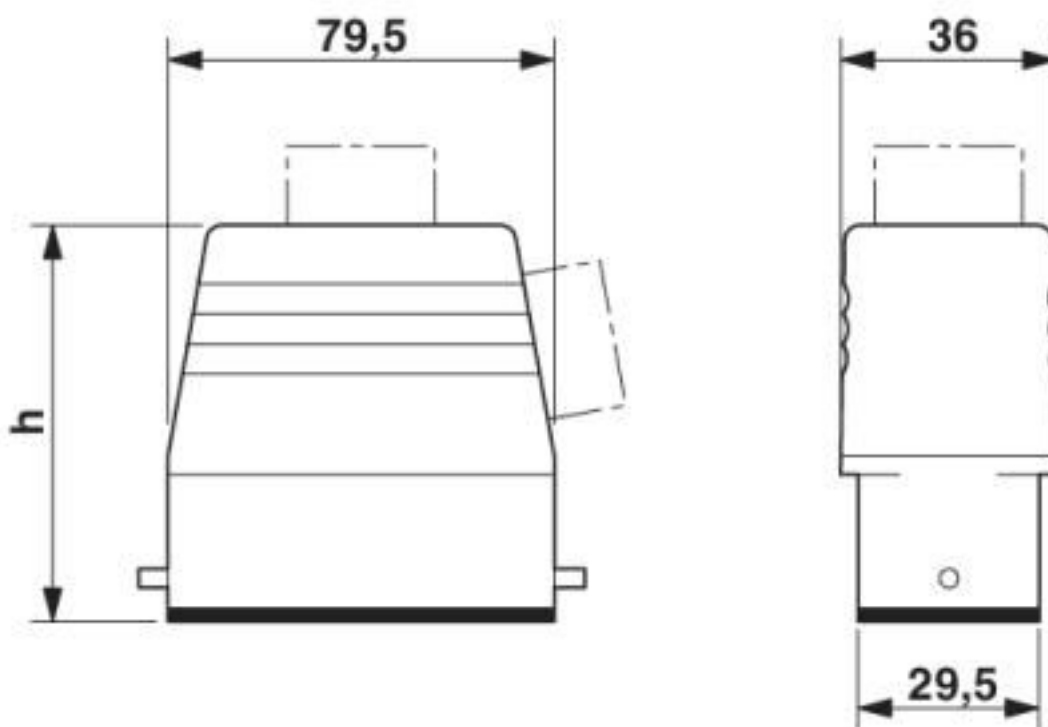

### Dimensions

Height	72 mm
Width	36 mm
Length	79.5 mm

## Drawings

Dimensional drawing

Dimensional drawing