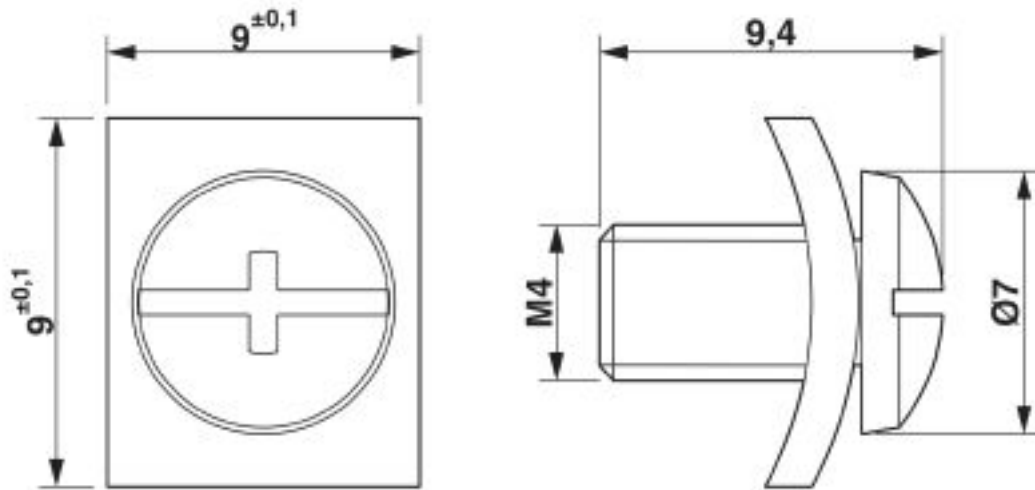

PE screw, for contact inserts HC-B / HC-BB / HC-DD / HC-D40 / HC-D64

Key Commercial Data

Packing unit	10 pc
Minimum order quantity	10 pc
GTIN	 4 017918 893354
GTIN	4017918893354

Technical data

General

Note	PE screw, for contact inserts HC-B / HC-BB / HC-DD / HC-D40 / HC-D64, M4
Size	PE screw
Material	Steel, galvanized
Note	PE screw, for contact inserts HC-B / HC-BB / HC-DD / HC-D40 / HC-D64, M4

Environmental Product Compliance

China RoHS	Environmentally friendly use period: unlimited = EFUP-e
	No hazardous substances above threshold values

Drawings

Screw - HC-B-PES - 1604997

Dimensional drawing

Dimensional drawing