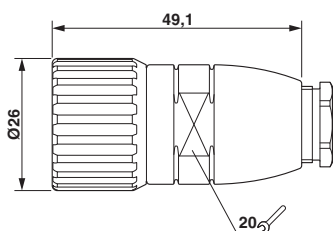

Sleeve housing for cable connector, straight, Screw locking, M23, shielded: no

Key Commercial Data

Packing unit	20 pc
GTIN	
GTIN	4046356250023

Technical data

General

Note	Order information: Order contact inserts and cable clamping separately
Type of locking	Screw locking
Pg housing screw connection	M20 x 1.5

Specifications according to DIN EN 61984:2001

Installation height max.	2000 m
--------------------------	--------

Environmental Product Compliance

REACH SVHC	Lead 7439-92-1
China RoHS	Environmentally Friendly Use Period = 50

Sleeve housing for cable connector - RM-00000001300 - 1605029

Technical data

Environmental Product Compliance

	For details about hazardous substances go to tab "Downloads", Category "Manufacturer's declaration"
--	---

Drawings

Dimensional drawing

Diagram

Diagram

Approvals

Approvals

Approvals

EAC