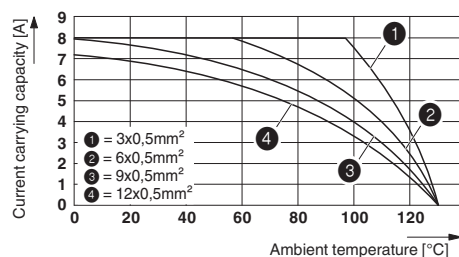

Specifications according to DIN EN 61984:2001

Installation height max.	2000 m
--------------------------	--------

Environmental Product Compliance

REACH SVHC	Lead 7439-92-1
China RoHS	Environmentally Friendly Use Period = 50

Drawings

Dimensional drawing

Diagram

Diagram

Approvals

Approvals

Approvals

EAC