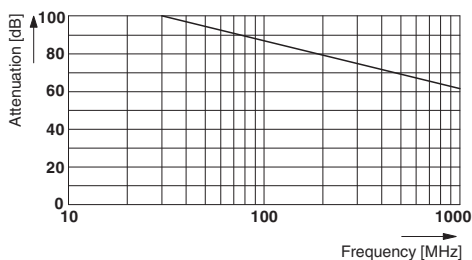

Specifications according to DIN EN 61984:2001

Installation height max.	2000 m
--------------------------	--------

Environmental Product Compliance

REACH SVHC	Lead 7439-92-1
China RoHS	Environmentally Friendly Use Period = 50

Drawings

Dimensional drawing

Diagram

Diagram

Approvals

Approvals

Approvals

EAC