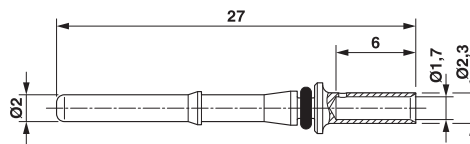

Crimp contact - SC-79P2000 - 1605332

Please be informed that the data shown in this PDF Document is generated from our Online Catalog. Please find the complete data in the user's documentation. Our General Terms of Use for Downloads are valid (<http://phoenixcontact.com/download>)

Crimp contact, turned, contact diameter: 2 mm, crimp range: 0.75 mm² ... 1 mm²

Key Commercial Data

Packing unit	100 pc
Minimum order quantity	100 pc
GTIN	 4 046356 252010
GTIN	4046356252010

Technical data

Environmental Product Compliance

REACH SVHC	Lead 7439-92-1
China RoHS	Environmentally Friendly Use Period = 50
	For details about hazardous substances go to tab "Downloads", Category "Manufacturer's declaration"

Drawings

Dimensional drawing