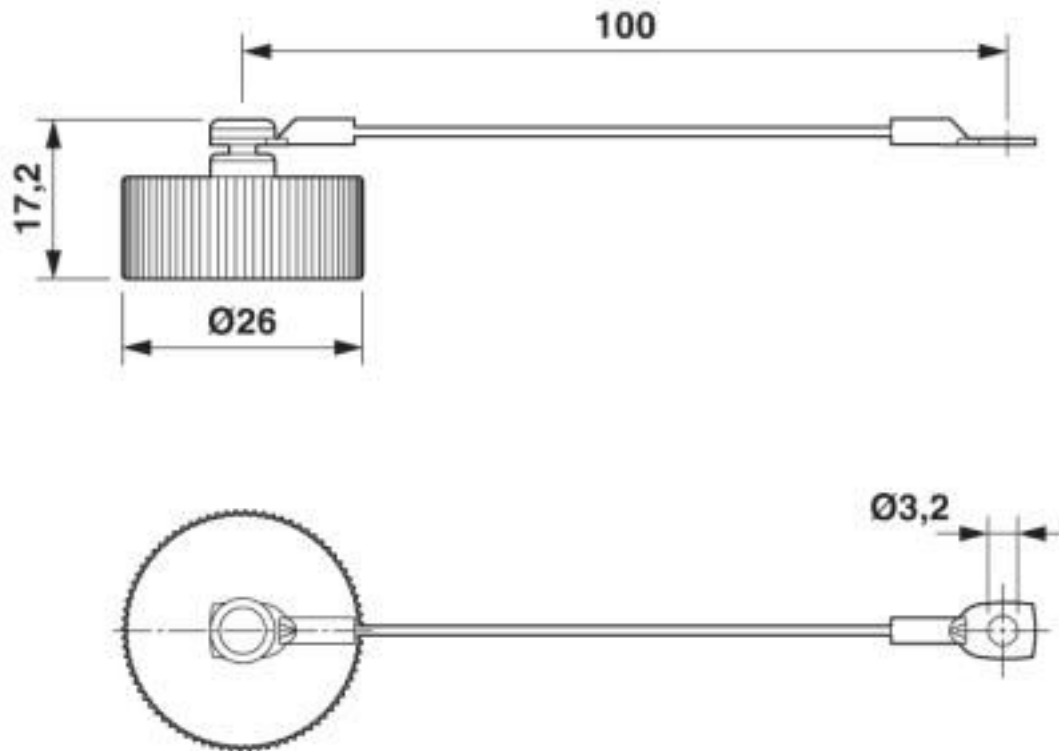

Metal protective cap - SC-Z2320 - 1605457

Dimensional drawing

Classifications

eCl@ss

eCl@ss 10.0.1	27440312
eCl@ss 4.0	27260700
eCl@ss 4.1	27260700
eCl@ss 5.0	27260700
eCl@ss 5.1	27260700
eCl@ss 6.0	27260700
eCl@ss 7.0	27440312
eCl@ss 8.0	27440312
eCl@ss 9.0	27440312

ETIM

ETIM 3.0	EC001121
ETIM 4.0	EC001121
ETIM 5.0	EC002641
ETIM 6.0	EC002641
ETIM 7.0	EC002641

UNSPSC

UNSPSC 6.01	43172015