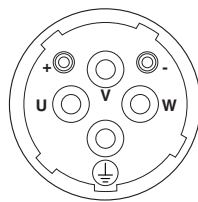

Cable connector - SM-5ES1N8A8L03 - 1605817

Please be informed that the data shown in this PDF Document is generated from our Online Catalog. Please find the complete data in the user's documentation. Our General Terms of Use for Downloads are valid (<http://phoenixcontact.com/download>)

Cable connector, straight long, Screw locking, M40, number of positions: 2+3+PE, type of contact: Socket, Crimp connection, shielded: yes, cable diameter range: 12.5 mm ... 17 mm

Key Commercial Data

Packing unit	12 pc
GTIN	 4 046356 255011
GTIN	4046356255011

Technical data

Environmental Product Compliance

REACH SVHC	Lead 7439-92-1
China RoHS	Environmentally Friendly Use Period = 50
	For details about hazardous substances go to tab "Downloads", Category "Manufacturer's declaration"

Drawings

Schematic diagram

Connector pin assignment

Approvals

Approvals

Approvals

UL Recognized / cUL Recognized / EAC / cULus Recognized

Cable connector - SM-5ES1N8A8L03 - 1605817