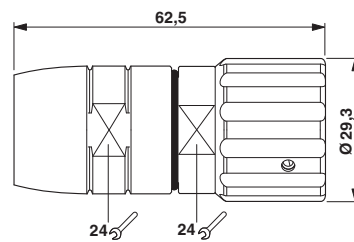

Cable connector, straight, shielded: yes, Bayonet locking, M23, No. of pos.: 12, type of contact: Socket, Crimp connection, cable diameter range: 2 mm ... 14.5 mm

Key Commercial Data

Packing unit	10 pc
GTIN	 4 046356 256254
GTIN	4046356256254

Drawings

Schematic diagram

Dimensional drawing

Approvals

Approvals

Approvals

EAC

Cable connector - TU-12S1N8A8UDU - 1605969