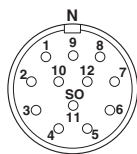

Drawings

Schematic diagram