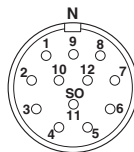

Key Commercial Data

Packing unit	10 pc
GTIN	 4 046356 256278
GTIN	4046356256278

Technical data

Environmental Product Compliance

REACH SVHC	Lead 7439-92-1
China RoHS	Environmentally Friendly Use Period = 50
	For details about hazardous substances go to tab "Downloads", Category "Manufacturer's declaration"

Drawings

Schematic diagram

Approvals

Approvals

Approvals

EAC

Ex Approvals

TU-12S1N8ARMDU - 1605971