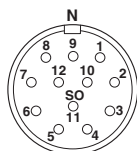

Drawings

Schematic diagram