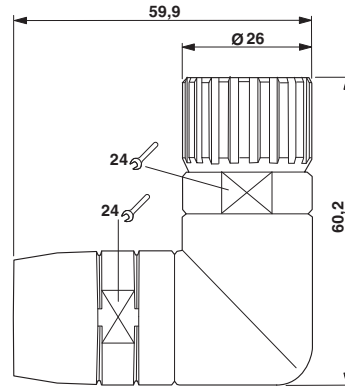

Cable connector, angled, shielded: yes, Screw locking, M23, No. of pos.: 17, type of contact: Socket, Crimp connection

The figure shows the 12-pos. product version

Key Commercial Data

Packing unit	8 pc
GTIN	 4 046356 260640
GTIN	4046356260640

Drawings

Cable connector - UC-17S1N8AT0DU - 1606605

Schematic diagram

Dimensional drawing

Approvals

Approvals

Approvals

EAC