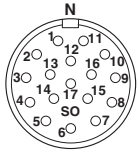

Technical data

Environmental Product Compliance

REACH SVHC	Lead 7439-92-1
China RoHS	Environmentally Friendly Use Period = 50
	For details about hazardous substances go to tab "Downloads", Category "Manufacturer's declaration"

Drawings

Cable connector - UC-17S1N8AT0DU - 1606605

Schematic diagram

Dimensional drawing

Approvals

Approvals

Approvals

EAC