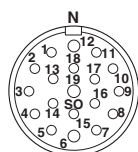

Drawings

Schematic diagram