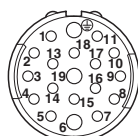

Drawings

Schematic diagram