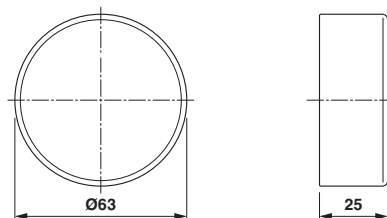

Drawings

Dimensional drawing