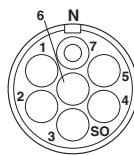

Key Commercial Data

Packing unit	10 pc
Minimum order quantity	10 pc
GTIN	 4 046356 262842
GTIN	4046356262842

Technical data

Environmental Product Compliance

REACH SVHC	Lead 7439-92-1
China RoHS	Environmentally Friendly Use Period = 50
	For details about hazardous substances go to tab "Downloads", Category "Manufacturer's declaration"

Drawings

Schematic diagram

Approvals

Approvals

Approvals

EAC

RC-06S1N8AG400 - 1610252

Approvals