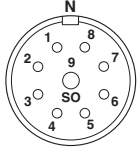

Cable connector, angled, shielded: yes, Screw locking, M23, No. of pos.: 8+1, type of contact: Socket, Crimp connection, cable diameter range: 3 mm ... 10.5 mm

The figure shows the 12-pos. product version

Key Commercial Data

Packing unit	8 pc
GTIN	 4 046356 263832
GTIN	4046356263832

Technical data

Environmental Product Compliance

REACH SVHC	Lead 7439-92-1
China RoHS	Environmentally Friendly Use Period = 50
	For details about hazardous substances go to tab "Downloads", Category "Manufacturer's declaration"

Drawings

Cable connector - RC-09S1N8AT0EP - 1610581

Schematic diagram

Dimensional drawing

Approvals

Approvals

Approvals

EAC