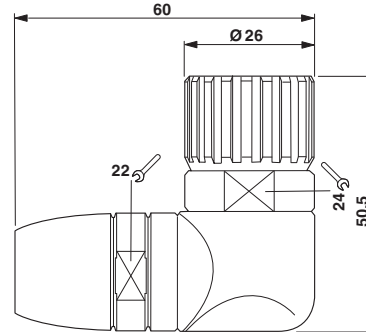

Cable connector, angled, shielded: yes, Screw locking, M23, No. of pos.: 8+1, type of contact: Socket, Crimp connection, cable diameter range: 3 mm ... 10.5 mm

The figure shows the 12-pos. product version

Key Commercial Data

Packing unit	8 pc
GTIN	 4 046356 263832
GTIN	4046356263832

Technical data

Environmental Product Compliance

REACH SVHC	Lead 7439-92-1
China RoHS	Environmentally Friendly Use Period = 50
	For details about hazardous substances go to tab "Downloads", Category "Manufacturer's declaration"

Drawings

Cable connector - RC-09S1N8AT0EP - 1610581

Schematic diagram

Dimensional drawing

Approvals

Approvals

Approvals

EAC