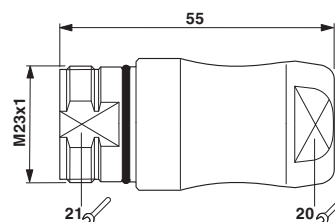

Coupling connector, straight plastic-sheathed, shielded: yes, Screw locking, M23, No. of pos.: 8+1, type of contact: Socket, Solder connection, cable diameter range: 4.5 mm ... 5.5 mm

The figure shows the 12-pos. product version with standard contact chamber numbering

## Drawings

Schematic diagram

Dimensional drawing