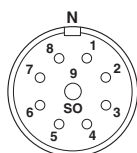

Drawings

Schematic diagram