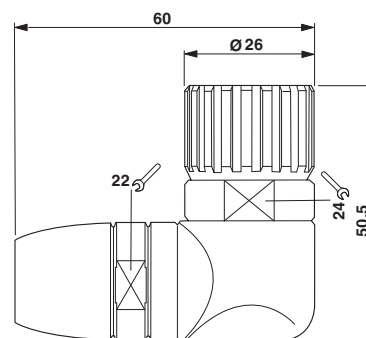

Cable connector, angled, shielded: yes, Screw locking, M23, No. of pos.: 17, type of contact: Socket, Solder connection, cable diameter range: 3 mm ... 10.5 mm

The figure shows the 12-pos. product version

## Technical data

## Drawings

Schematic diagram

Dimensional drawing

---

Phoenix Contact 2018 © - all rights reserved  
<http://www.phoenixcontact.com>

PHOENIX CONTACT GmbH & Co. KG  
Flachsmarktstr. 8  
32825 Blomberg  
Germany  
Tel. +49 5235 300  
Fax +49 5235 3 41200  
<http://www.phoenixcontact.com>