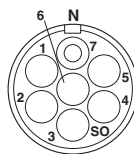

Schematic diagram

Approvals

Approvals

Approvals

EAC