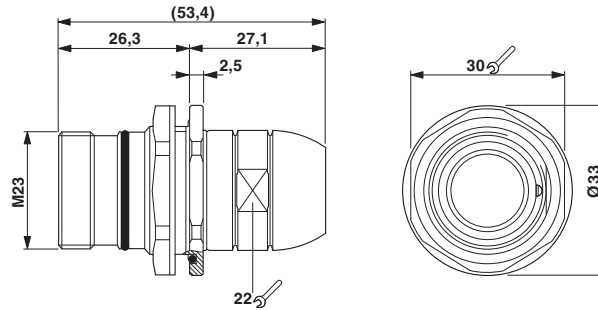

RoHS

Key Commercial Data

Packing unit	10 pc
GTIN	 4 046356 398114
GTIN	4046356398114

Technical data

Environmental Product Compliance

REACH SVHC	Lead 7439-92-1
China RoHS	Environmentally Friendly Use Period = 50
	For details about hazardous substances go to tab "Downloads", Category "Manufacturer's declaration"

Drawings

Dimensional drawing

RC-2RP1N12Q0NY - 1613141

Dimensional drawing

Approvals

Approvals

Approvals

EAC