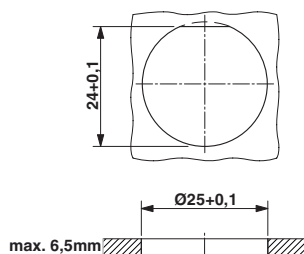

RoHS

Key Commercial Data

Packing unit	10 pc
GTIN	 4 046356 398114
GTIN	4046356398114

Technical data

Environmental Product Compliance

REACH SVHC	Lead 7439-92-1
China RoHS	Environmentally Friendly Use Period = 50
	For details about hazardous substances go to tab "Downloads", Category "Manufacturer's declaration"

Drawings

Dimensional drawing

RC-2RP1N12Q0NY - 1613141

Dimensional drawing

Approvals

Approvals

Approvals

EAC