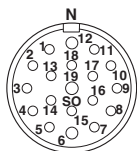

Cable connector, straight, shielded: no, Screw locking, M23, No. of pos.: 16+3, type of contact: Socket, Solder connection, cable diameter range: 10 mm ... 14 mm

The figure shows the 12-pos. product version

Key Commercial Data

| | |
|--------------|---------------|
| Packing unit | 1 pc |
| GTIN | |
| GTIN | 4046356398848 |

Technical data

Environmental Product Compliance

| | |
|------------|---|
| REACH SVHC | Lead 7439-92-1 |
| China RoHS | Environmentally Friendly Use Period = 50 |
| | For details about hazardous substances go to tab "Downloads", Category "Manufacturer's declaration" |

Drawings

Schematic diagram

Dimensional drawing

Cable connector - RC-19S1N1217TX - 1613242

Approvals

Approvals

Approvals

EAC