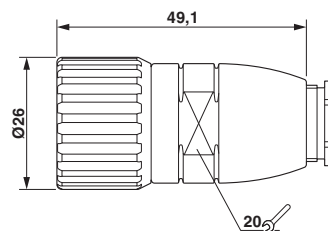

Cable connector, straight, shielded: no, Screw locking, M23, No. of pos.: 16+3, type of contact: Socket, Solder connection, cable diameter range: 10 mm ... 14 mm

The figure shows the 12-pos. product version

Key Commercial Data

| | |
|--------------|---------------|
| Packing unit | 1 pc |
| GTIN | |
| GTIN | 4046356398848 |

Technical data

Environmental Product Compliance

| | |
|------------|---|
| REACH SVHC | Lead 7439-92-1 |
| China RoHS | Environmentally Friendly Use Period = 50 |
| | For details about hazardous substances go to tab "Downloads", Category "Manufacturer's declaration" |

Drawings

Schematic diagram

Dimensional drawing

Cable connector - RC-19S1N1217TX - 1613242

Approvals

Approvals

Approvals

EAC