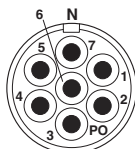

Drawings

Schematic diagram