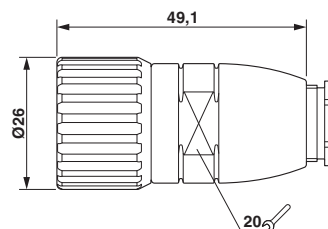

Cable connector, straight, shielded: no, Screw locking, M23, No. of pos.: 7, type of contact: Pin, Solder connection, cable diameter range: 4 mm ... 6 mm

The figure shows the 12-pos. product version

### Technical data

### Drawings

Schematic diagram

Dimensional drawing