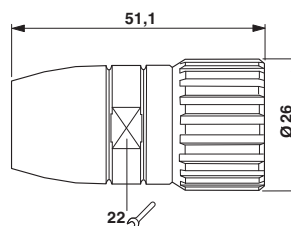

Cable connector, straight, shielded: yes, Screw locking, M23, No. of pos.: 16, type of contact: Socket, Solder connection, cable diameter range: 3 mm ... 10.5 mm

The figure shows the 12-pos. product version

## Technical data

## Drawings

Schematic diagram

Dimensional drawing